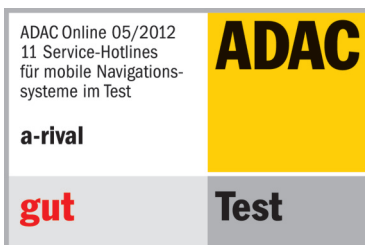

10 Mitbewerber wurden getestet.
a-rival erhält die beste Note 1,6

Illustration similar, technical details, scope of delivery and the design are subject of the technical progress.

Those subjects may change without notice. (Baros GmbH, Hannover 2013)